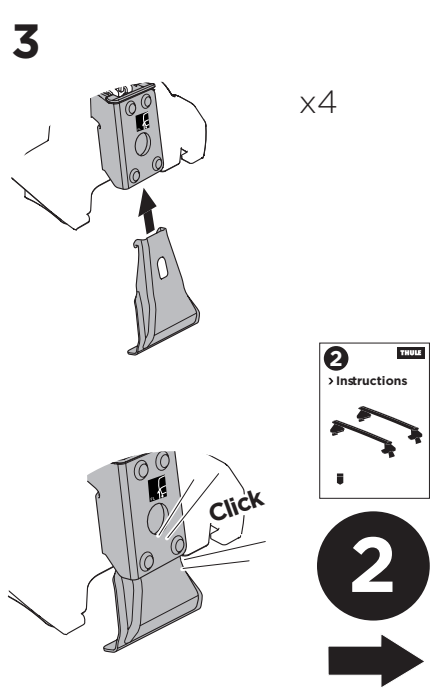

1

Kit 145366

TOYOTA Crown Crossover, 4-dr Sedan, 23-

ISO 11154-E

THULE WingBar Evo	THULE WingBar Edge	THULE WingBar	THULE SquareBar Evo	Evo X (scale)	Edge X (scale)
TOYOTA Crown Crossover, 4-dr Sedan, 23-				39	A
THULE ProBar Evo	THULE SlideBar Evo				X (mm/inch)
TOYOTA Crown Crossover, 4-dr Sedan, 23-				1041 mm / 41"	

THULE WingBar Evo	THULE WingBar Edge	THULE WingBar	THULE SquareBar Evo	Evo Y (scale)	Edge Y (scale)
TOYOTA Crown Crossover, 4-dr Sedan, 23-				37	E
THULE ProBar Evo	THULE SlideBar Evo				Y (mm/inch)
TOYOTA Crown Crossover, 4-dr Sedan, 23-				1021 mm / 40 1/4"	

	W (mm/inch)	Z (mm/inch)
TOYOTA Crown Crossover, 4-dr Sedan, 23-	700 mm / 27 1/2"	230 mm / 9"