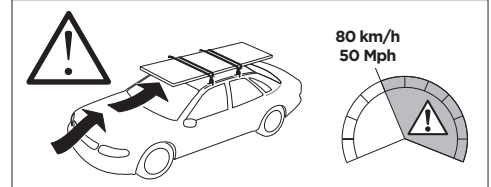

1

Kit 145366

TOYOTA Crown Crossover, 4-dr Sedan, 23-

ISO 11154-E

THULE WingBar Evo	THULE WingBar Edge	THULE WingBar	THULE SquareBar Evo	Evo X (scale)	Edge X (scale)
TOYOTA Crown Crossover, 4-dr Sedan, 23-				39	A
THULE ProBar Evo	THULE SlideBar Evo				X (mm/inch)
TOYOTA Crown Crossover, 4-dr Sedan, 23-				1041 mm / 41"	

	W (mm/inch)	Z (mm/inch)
TOYOTA Crown Crossover, 4-dr Sedan, 23-	700 mm / 27 1/2"	230 mm / 9"