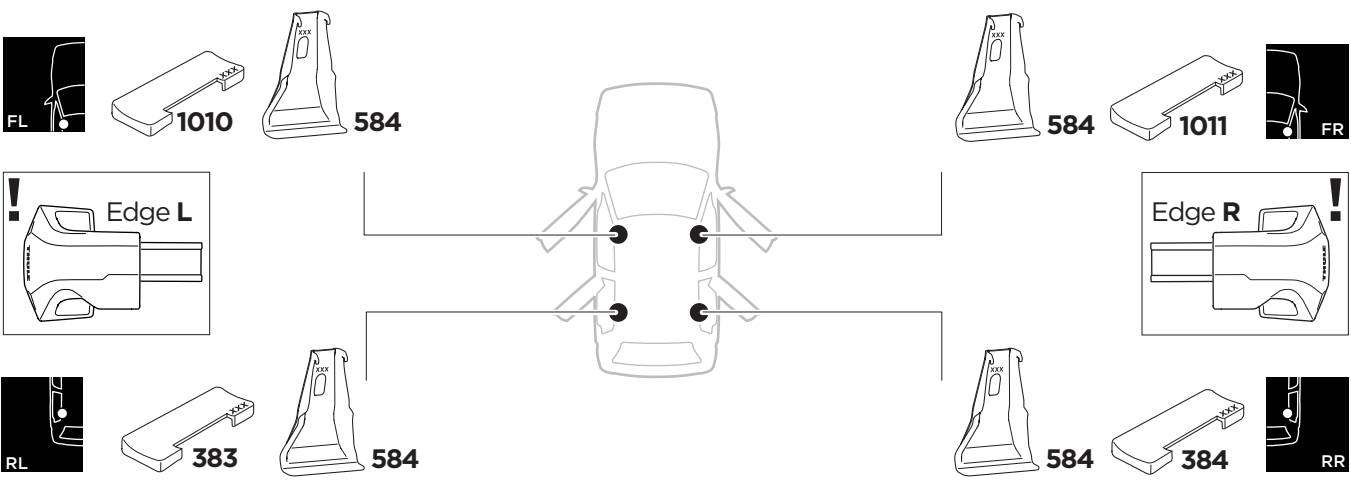

1

Kit 145366

TOYOTA Crown Crossover, 4-dr Sedan, 23-

ISO 11154-E

THULE WingBar Evo	THULE WingBar Edge	THULE WingBar	THULE SquareBar Evo	Evo X (scale)	Edge X (scale)
TOYOTA Crown Crossover, 4-dr Sedan, 23-				39	A
THULE ProBar Evo	THULE SlideBar Evo				X (mm/inch)
TOYOTA Crown Crossover, 4-dr Sedan, 23-				1041 mm / 41"	

THULE WingBar Evo	THULE WingBar Edge	THULE WingBar	THULE SquareBar Evo	Evo Y (scale)	Edge Y (scale)
TOYOTA Crown Crossover, 4-dr Sedan, 23-				37	E
THULE ProBar Evo	THULE SlideBar Evo				Y (mm/inch)
TOYOTA Crown Crossover, 4-dr Sedan, 23-				1021 mm / 40 1/4"	

	W (mm/inch)	Z (mm/inch)
TOYOTA Crown Crossover, 4-dr Sedan, 23-	700 mm / 27 1/2"	230 mm / 9"