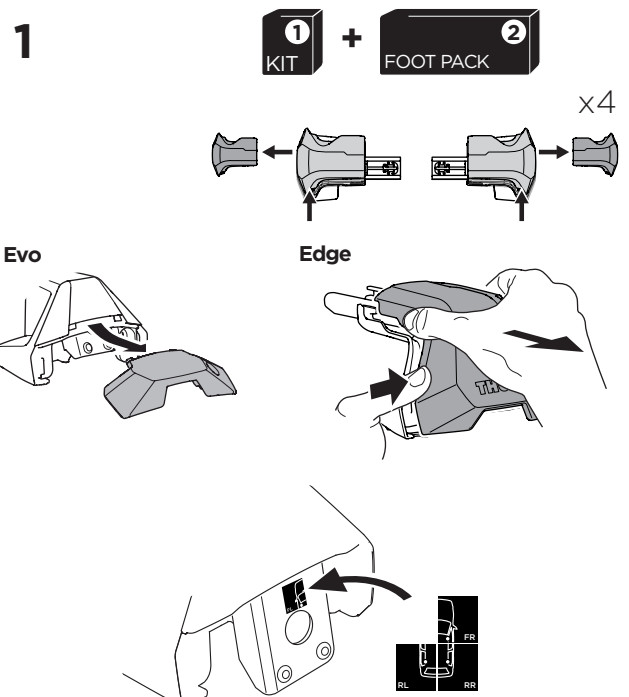

1

Kit 145366

TOYOTA Crown Crossover, 4-dr Sedan, 23-

ISO 11154-E

THULE WingBar Evo	THULE WingBar Edge	THULE WingBar	THULE SquareBar Evo	Evo X (scale)	Edge X (scale)
TOYOTA Crown Crossover, 4-dr Sedan, 23-				39	A
THULE ProBar Evo	THULE SlideBar Evo				X (mm/inch)
TOYOTA Crown Crossover, 4-dr Sedan, 23-				1041 mm / 41"	

THULE WingBar Evo	THULE WingBar Edge	THULE WingBar	THULE SquareBar Evo	Evo Y (scale)	Edge Y (scale)
TOYOTA Crown Crossover, 4-dr Sedan, 23-				37	E
THULE ProBar Evo	THULE SlideBar Evo				Y (mm/inch)
TOYOTA Crown Crossover, 4-dr Sedan, 23-				1021 mm / 40 1/4"	

	W (mm/inch)	Z (mm/inch)
TOYOTA Crown Crossover, 4-dr Sedan, 23-	700 mm / 27 1/2"	230 mm / 9"