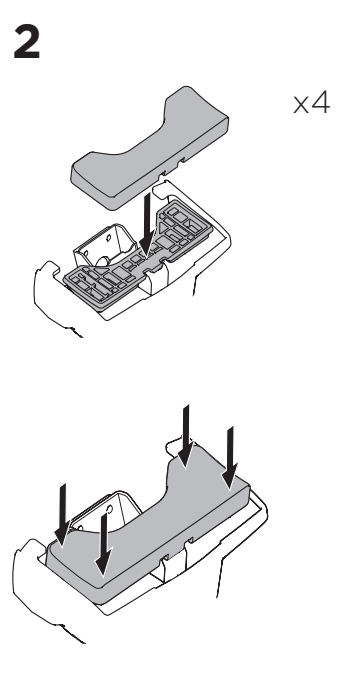

1

Kit 145366

TOYOTA Crown Crossover, 4-dr Sedan, 23-

ISO 11154-E

THULE WingBar Evo	THULE WingBar Edge	THULE WingBar	THULE SquareBar Evo	Evo X (scale)	Edge X (scale)
TOYOTA Crown Crossover, 4-dr Sedan, 23-				39	A
THULE ProBar Evo	THULE SlideBar Evo				X (mm/inch)
TOYOTA Crown Crossover, 4-dr Sedan, 23-				1041 mm / 41"	

THULE WingBar Evo	THULE WingBar Edge	THULE WingBar	THULE SquareBar Evo	Evo Y (scale)	Edge Y (scale)
TOYOTA Crown Crossover, 4-dr Sedan, 23-				37	E
THULE ProBar Evo	THULE SlideBar Evo				Y (mm/inch)
TOYOTA Crown Crossover, 4-dr Sedan, 23-				1021 mm / 40 1/4"	

	W (mm/inch)	Z (mm/inch)
TOYOTA Crown Crossover, 4-dr Sedan, 23-	700 mm / 27 1/2"	230 mm / 9"