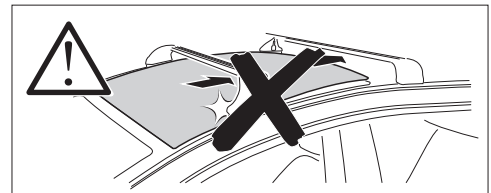

1

Kit 145366

TOYOTA Crown Crossover, 4-dr Sedan, 23-

ISO 11154-E

THULE WingBar Evo	THULE WingBar Edge	THULE WingBar	THULE SquareBar Evo	Evo X (scale)	Edge X (scale)
TOYOTA Crown Crossover, 4-dr Sedan, 23-				39	A
THULE ProBar Evo	THULE SlideBar Evo				X (mm/inch)
TOYOTA Crown Crossover, 4-dr Sedan, 23-				1041 mm / 41"	

THULE WingBar Evo	THULE WingBar Edge	THULE WingBar	THULE SquareBar Evo	Evo Y (scale)	Edge Y (scale)
TOYOTA Crown Crossover, 4-dr Sedan, 23-				37	E
THULE ProBar Evo	THULE SlideBar Evo				Y (mm/inch)
TOYOTA Crown Crossover, 4-dr Sedan, 23-				1021 mm / 40 1/4"	