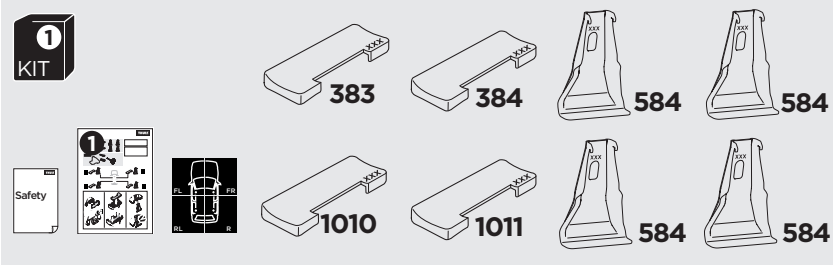

1

Kit 145366

TOYOTA Crown Crossover, 4-dr Sedan, 23-

ISO 11154-E

THULE WingBar Evo	THULE WingBar Edge	THULE WingBar	THULE SquareBar Evo	Evo X (scale)	Edge X (scale)
TOYOTA Crown Crossover, 4-dr Sedan, 23-				39	A
THULE ProBar Evo	THULE SlideBar Evo				X (mm/inch)
TOYOTA Crown Crossover, 4-dr Sedan, 23-				1041 mm / 41"	

THULE WingBar Evo	THULE WingBar Edge	THULE WingBar	THULE SquareBar Evo	Evo Y (scale)	Edge Y (scale)
TOYOTA Crown Crossover, 4-dr Sedan, 23-				37	E
THULE ProBar Evo	THULE SlideBar Evo				Y (mm/inch)
TOYOTA Crown Crossover, 4-dr Sedan, 23-				1021 mm / 40 1/4"	

	W (mm/inch)	Z (mm/inch)
TOYOTA Crown Crossover, 4-dr Sedan, 23-	700 mm / 27 1/2"	230 mm / 9"